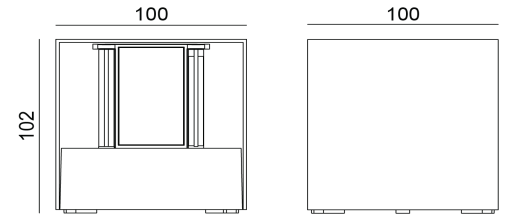

WALL LAMP OUTDOOR LIGHT

TECHNICAL SHEET

KL-530

KEYLIGHT

SPAIN

PRODUCTOS DE ILUMINACION

FEATURES

- 220-240V
- CE ROHS Certified
- Aluminum die-casting body
- PMMA Diffuser
- 3-years warranty

SPECIFICATIONS

Product Code	KL-530
Power	12W
Input	220-240V
Luminous flux	650 lm
Color Temperature	2700k-6500k
Beam Angle	100°
Power factor	≥0.82
CRI	80
Finishing Colors	White/Silver Grey/Dark Grey/Black
LED Type	SMD
IP Rating	IP65 Class 1
Size	100mm*102mm*100mm
Warranty	3 years